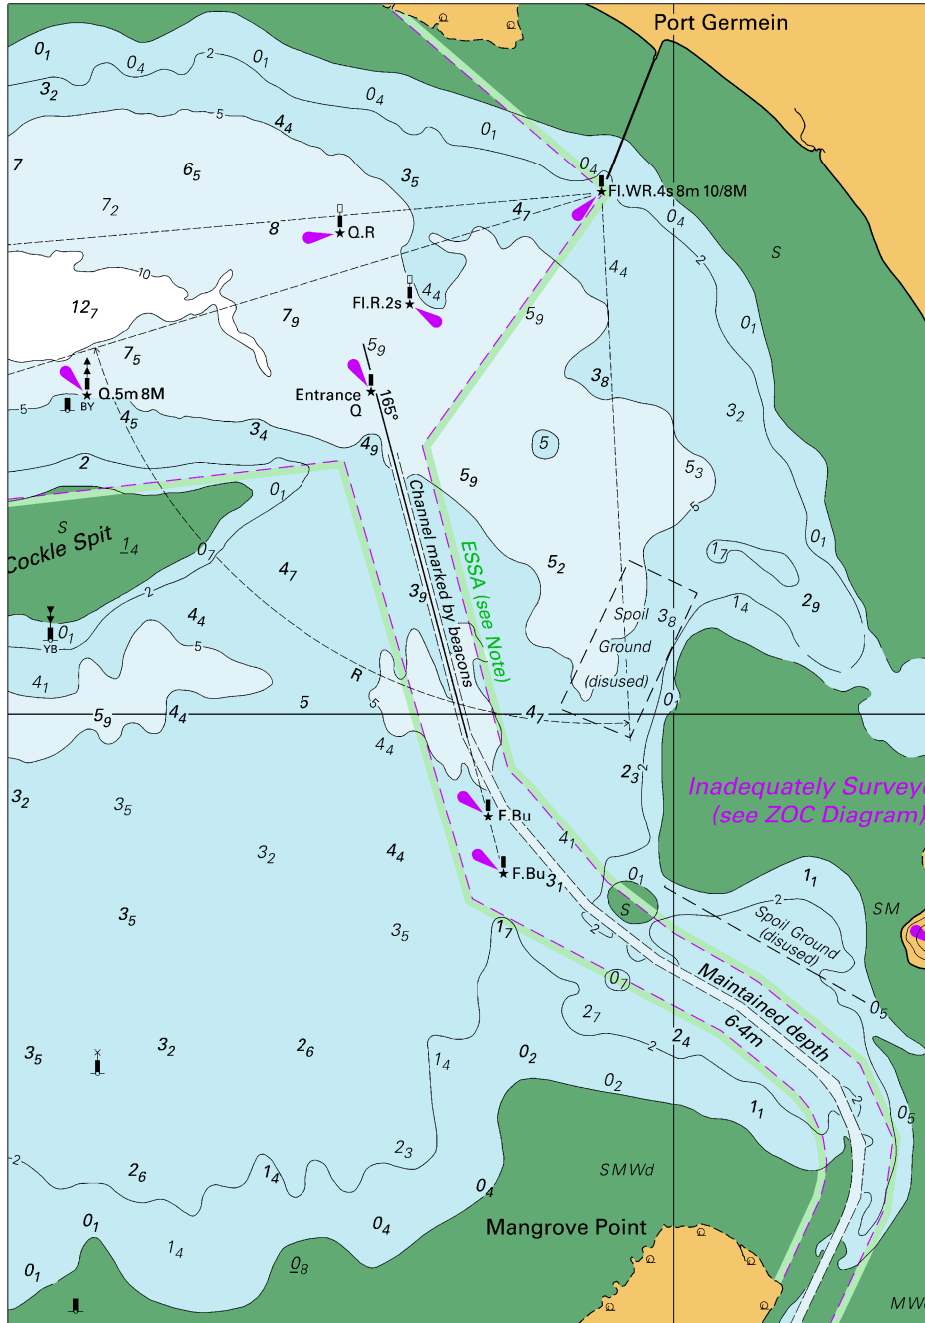

To accompany Australian Notice to Mariners 326/2025

Block for chart Aus136

© Commonwealth of Australia 2025

(121.8 x 174.8mm)