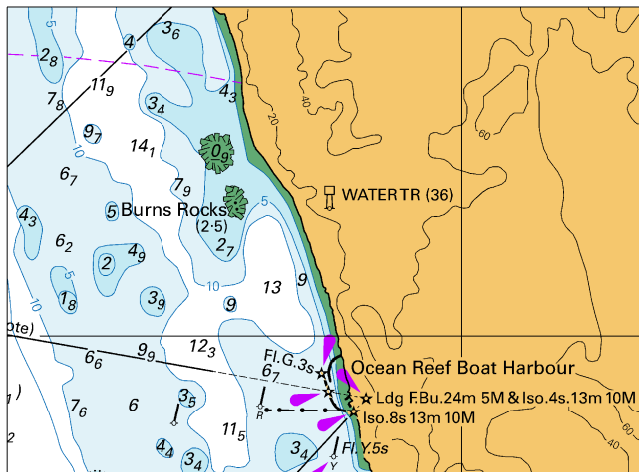

To accompany Australian Notice to Mariners 321/2025

Block for chart Aus 236

(96.9 x 62.6mm)

© Commonwealth of Australia 2025

To accompany Australian Notice to Mariners 321/2025

Block for chart Aus 236

(65.2 x 111.5mm)

© Commonwealth of Australia 2025

To accompany Australian Notice to Mariners 323/2025

Block for chart Aus 763

(67.0 x 58.2mm)

© Commonwealth of Australia 2025

To accompany Australian Notice to Mariners 324/2025

Block for chart Aus 754

(84.6 x 61.6mm)

© Commonwealth of Australia 2025

To accompany Australian Notice to Mariners 326/2025

Block for chart Aus136

© Commonwealth of Australia 2025

(121.8 x 174.8mm)

To accompany Australian Notice to Mariners 326/2025