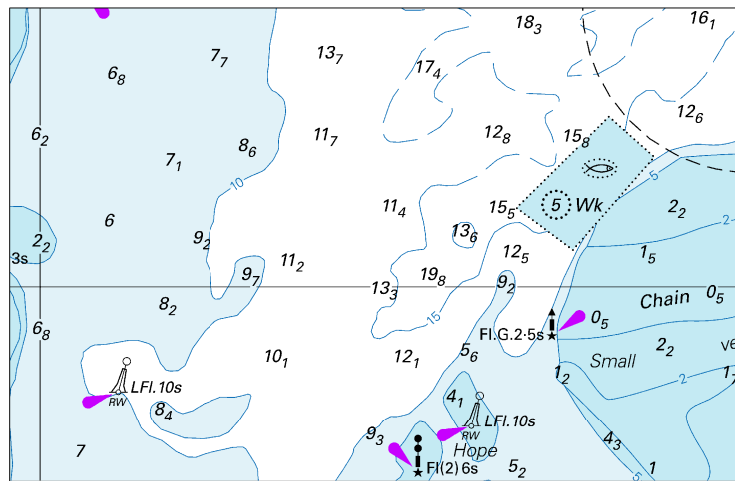

To accompany Australian Notice to Mariners 321/2025

Block for chart Aus 236

(96.9 x 62.6mm)

© Commonwealth of Australia 2025

To accompany Australian Notice to Mariners 321/2025

Block for chart Aus 236

(65.2 x 111.5mm)

© Commonwealth of Australia 2025

To accompany Australian Notice to Mariners 323/2025

Block for chart Aus 763

(67.0 x 58.2mm)

© Commonwealth of Australia 2025

To accompany Australian Notice to Mariners 324/2025