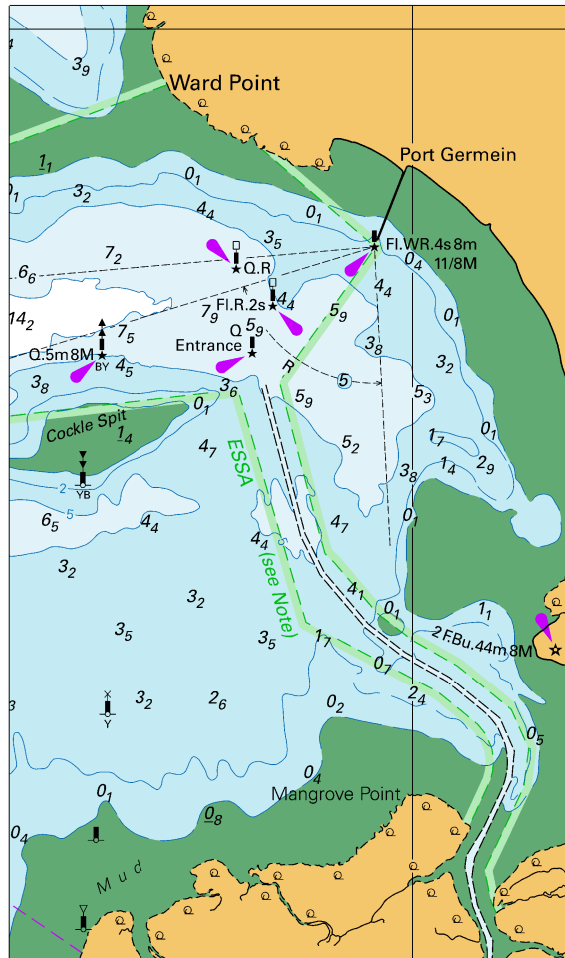

To accompany Australian Notice to Mariners 321/2025

Block for chart Aus 236

(96.9 x 62.6mm)

© Commonwealth of Australia 2025

To accompany Australian Notice to Mariners 321/2025

Block for chart Aus 236

(65.2 x 111.5mm)

© Commonwealth of Australia 2025

To accompany Australian Notice to Mariners 323/2025

Block for chart Aus 763

(67.0 x 58.2mm)

© Commonwealth of Australia 2025

To accompany Australian Notice to Mariners 324/2025

Block for chart Aus 754

(84.6 x 61.6mm)

© Commonwealth of Australia 2025

To accompany Australian Notice to Mariners 326/2025

Block for chart Aus136

© Commonwealth of Australia 2025

(121.8 x 174.8mm)

To accompany Australian Notice to Mariners 326/2025

Block for chart Aus778

(74.2 x 126.0mm)

© Commonwealth of Australia 2025