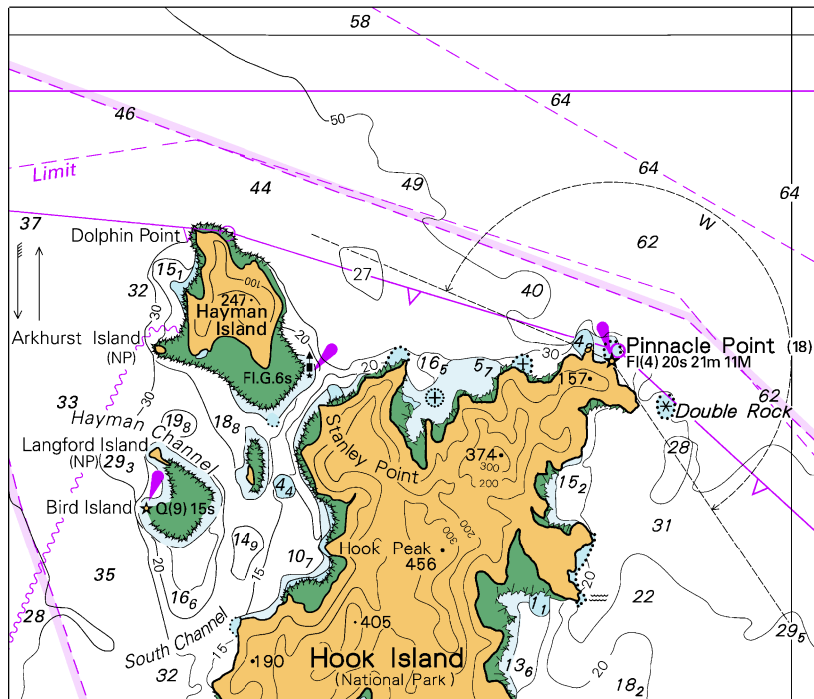

To accompany Australian Notice to Mariners 242/2025

Block B for chart Aus 252 © Commonwealth of Australia 2025

(118.2 x 147.7mm)

To accompany Australian Notice to Mariners 242/2025

Block A for chart Aus 252

(85.0 x 114.9mm)

© Commonwealth of Australia 2025

To accompany Australian Notice to Mariners 242/2025

Block for chart Aus 825 © Commonwealth of Australia 2025

(107.8 x 91.5mm)

To accompany Australian Notice to Mariners 249/2025

To accompany Australian Notice to Mariners 249/2025

To accompany Australian Notice to Mariners 249/2025

Block C for chart Aus 181

© Commonwealth of Australia 2025

(166.8 x 186.8mm)

To accompany Australian Notice to Mariners 249/2025

Block for chart SLB 303 (31.1 x 51.3mm)

© Commonwealth of Australia 2025

To accompany Australian Notice to Mariners 251/2025

Block for chart SLB 304 (49.6 x 51.1mm)

© Commonwealth of Australia 2025