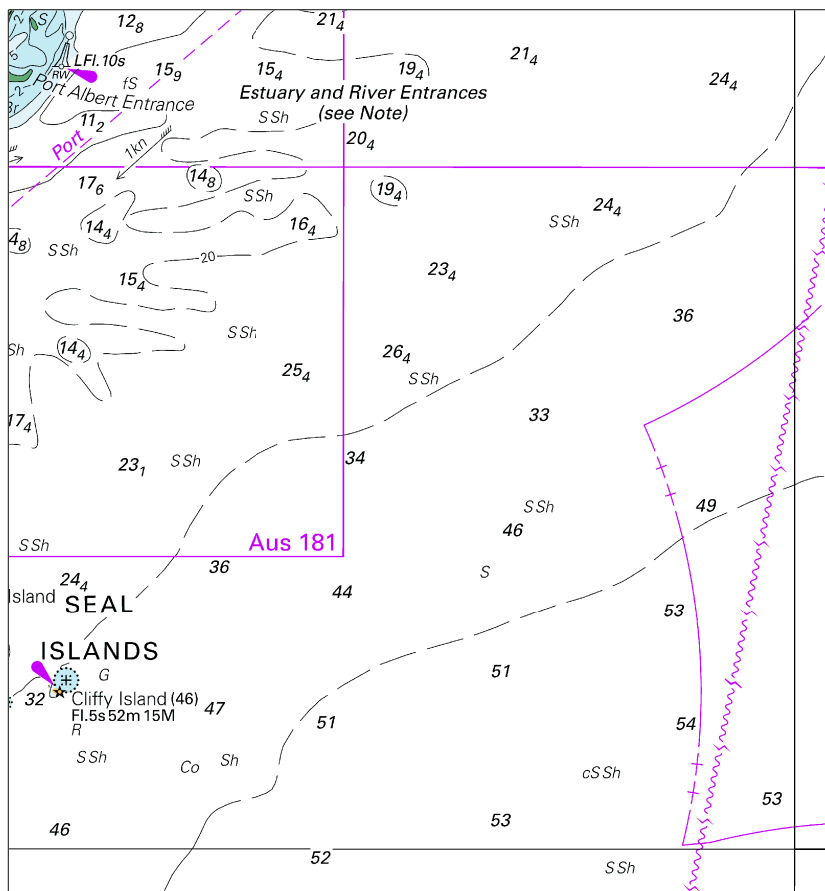

To accompany Australian Notice to Mariners 242/2025

Block B for chart Aus 252 © Commonwealth of Australia 2025

(118.2 x 147.7mm)

To accompany Australian Notice to Mariners 242/2025

Block A for chart Aus 252

(85.0 x 114.9mm)

© Commonwealth of Australia 2025

To accompany Australian Notice to Mariners 242/2025

Block for chart Aus 825 © Commonwealth of Australia 2025

(107.8 x 91.5mm)

To accompany Australian Notice to Mariners 249/2025

To accompany Australian Notice to Mariners 249/2025

To accompany Australian Notice to Mariners 249/2025

Block C for chart Aus 181

© Commonwealth of Australia 2025

(166.8 x 186.8mm)

To accompany Australian Notice to Mariners 249/2025

Block for chart Aus 357 © Commonwealth of Australia 2025

(109.2 x 116.9mm)

To accompany Australian Notice to Mariners 251/2025

Block for chart SLB 201

© Commonwealth of Australia 2025

(146.4 x 123.9mm)

To accompany Australian Notice to Mariners 251/2025