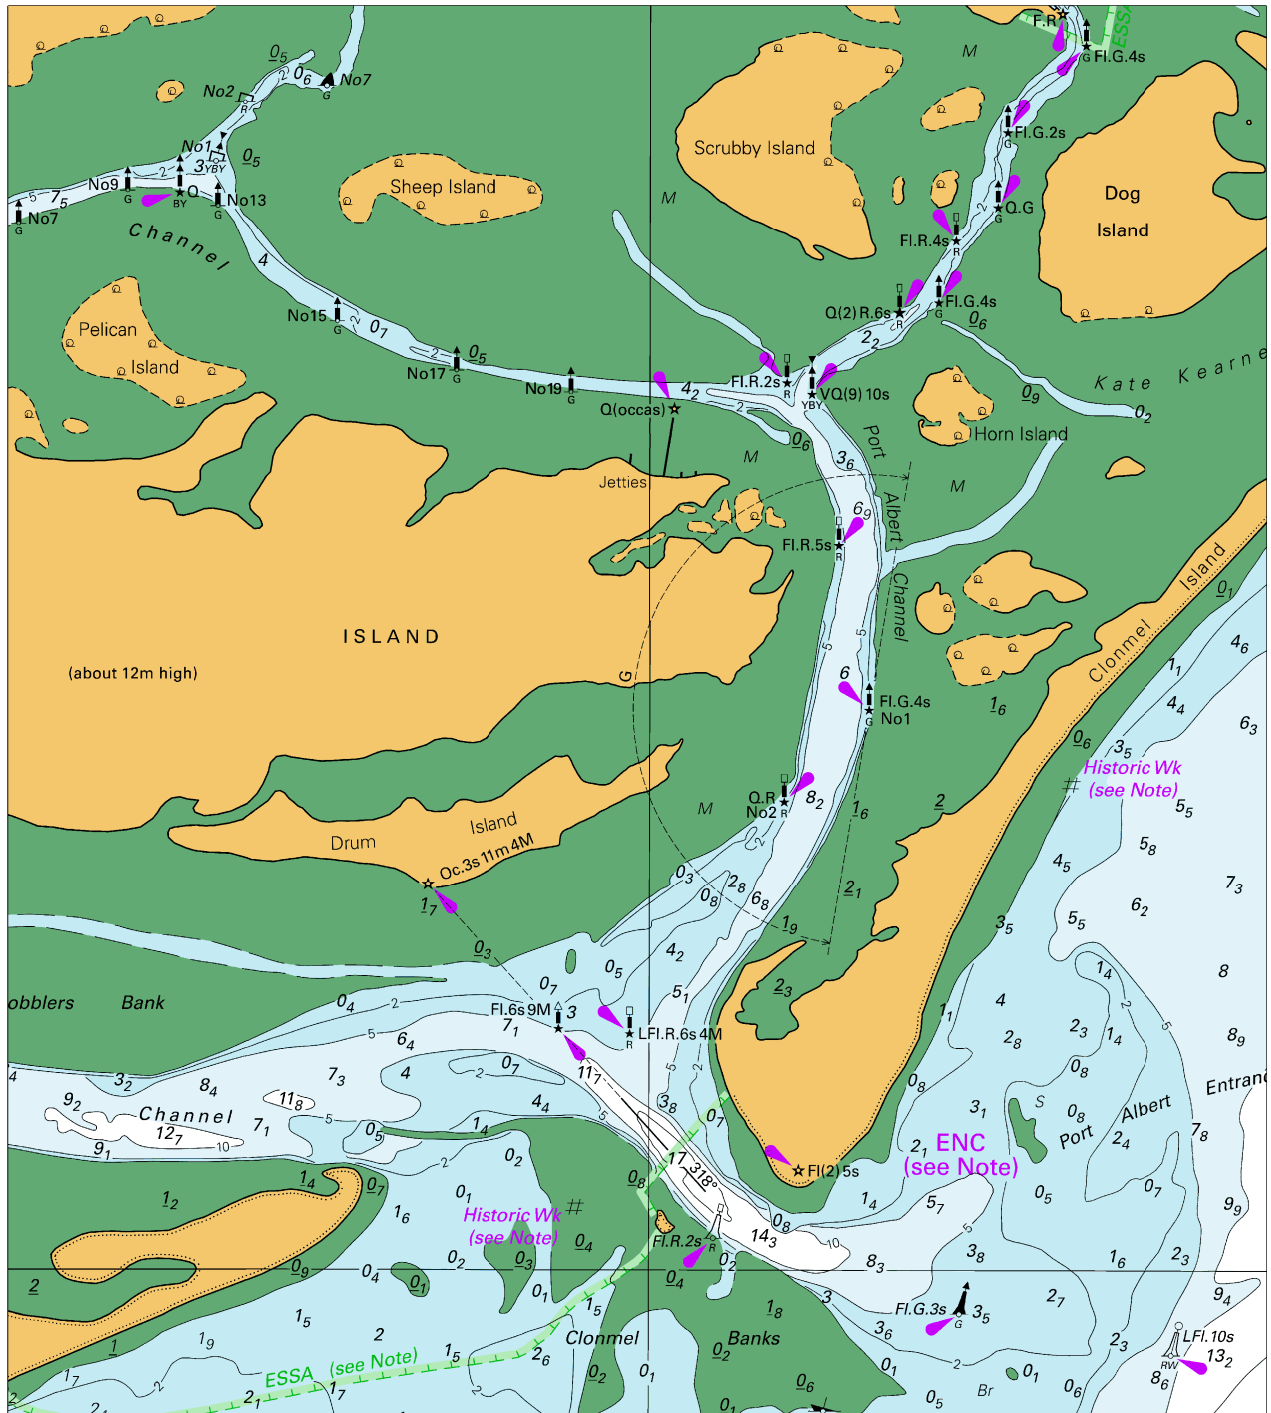

To accompany Australian Notice to Mariners 242/2025

Block B for chart Aus 252 © Commonwealth of Australia 2025

(118.2 x 147.7mm)

To accompany Australian Notice to Mariners 242/2025

Block A for chart Aus 252

(85.0 x 114.9mm)

© Commonwealth of Australia 2025

To accompany Australian Notice to Mariners 242/2025

Block for chart Aus 825 © Commonwealth of Australia 2025

(107.8 x 91.5mm)

To accompany Australian Notice to Mariners 249/2025

To accompany Australian Notice to Mariners 249/2025

To accompany Australian Notice to Mariners 249/2025

Block C for chart Aus 181

© Commonwealth of Australia 2025

(166.8 x 186.8mm)

To accompany Australian Notice to Mariners 249/2025

Block for chart SLB 303 (31.1 x 51.3mm)

© Commonwealth of Australia 2025

To accompany Australian Notice to Mariners 251/2025

Block for chart SLB 304 (49.6 x 51.1mm)

© Commonwealth of Australia 2025