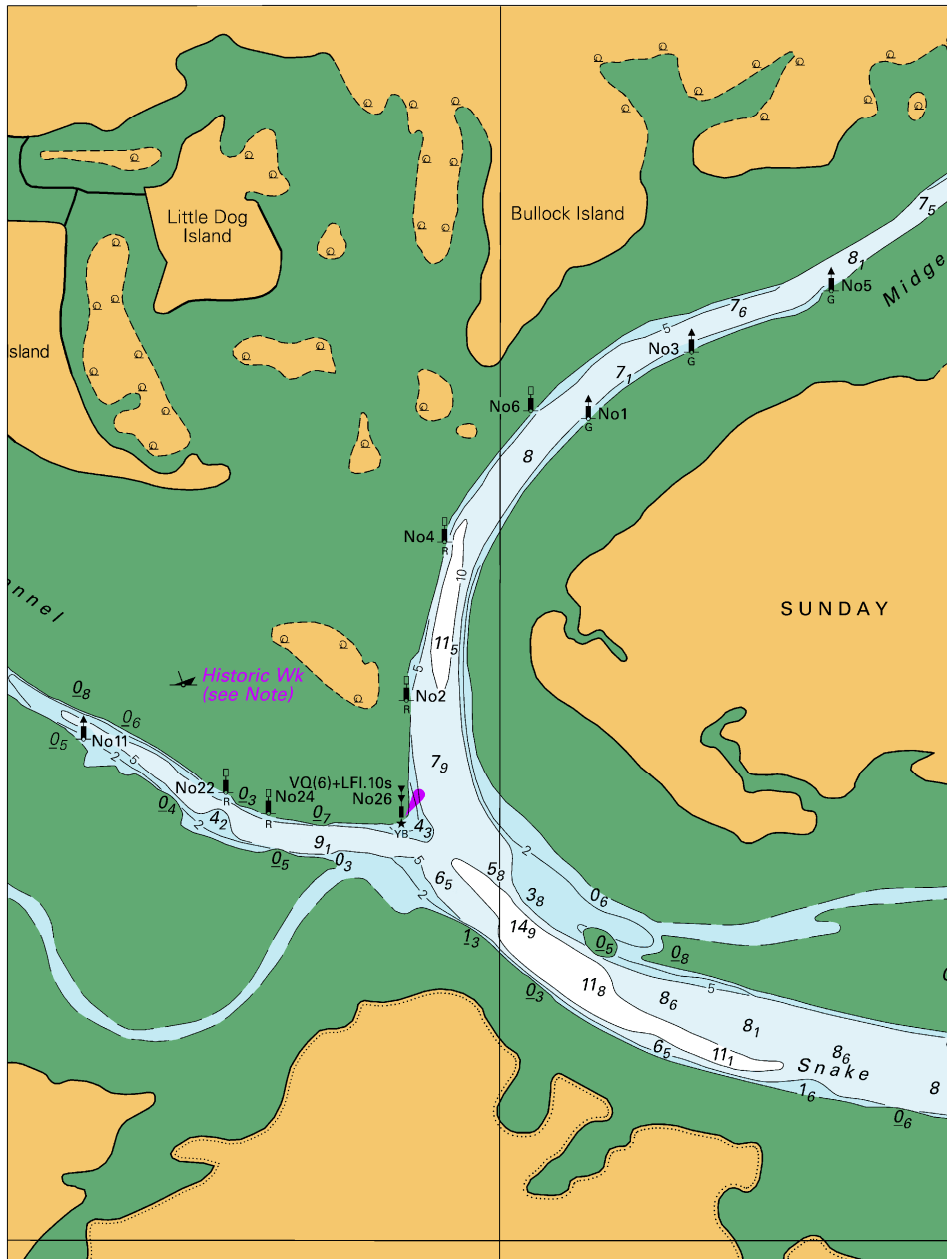

To accompany Australian Notice to Mariners 242/2025

Block B for chart Aus 252 © Commonwealth of Australia 2025

(118.2 x 147.7mm)

To accompany Australian Notice to Mariners 242/2025

Block A for chart Aus 252

(85.0 x 114.9mm)

© Commonwealth of Australia 2025

To accompany Australian Notice to Mariners 242/2025

Block for chart Aus 825 © Commonwealth of Australia 2025

(107.8 x 91.5mm)

To accompany Australian Notice to Mariners 249/2025

To accompany Australian Notice to Mariners 249/2025

To accompany Australian Notice to Mariners 249/2025

Block C for chart Aus 181

© Commonwealth of Australia 2025

(166.8 x 186.8mm)

To accompany Australian Notice to Mariners 249/2025