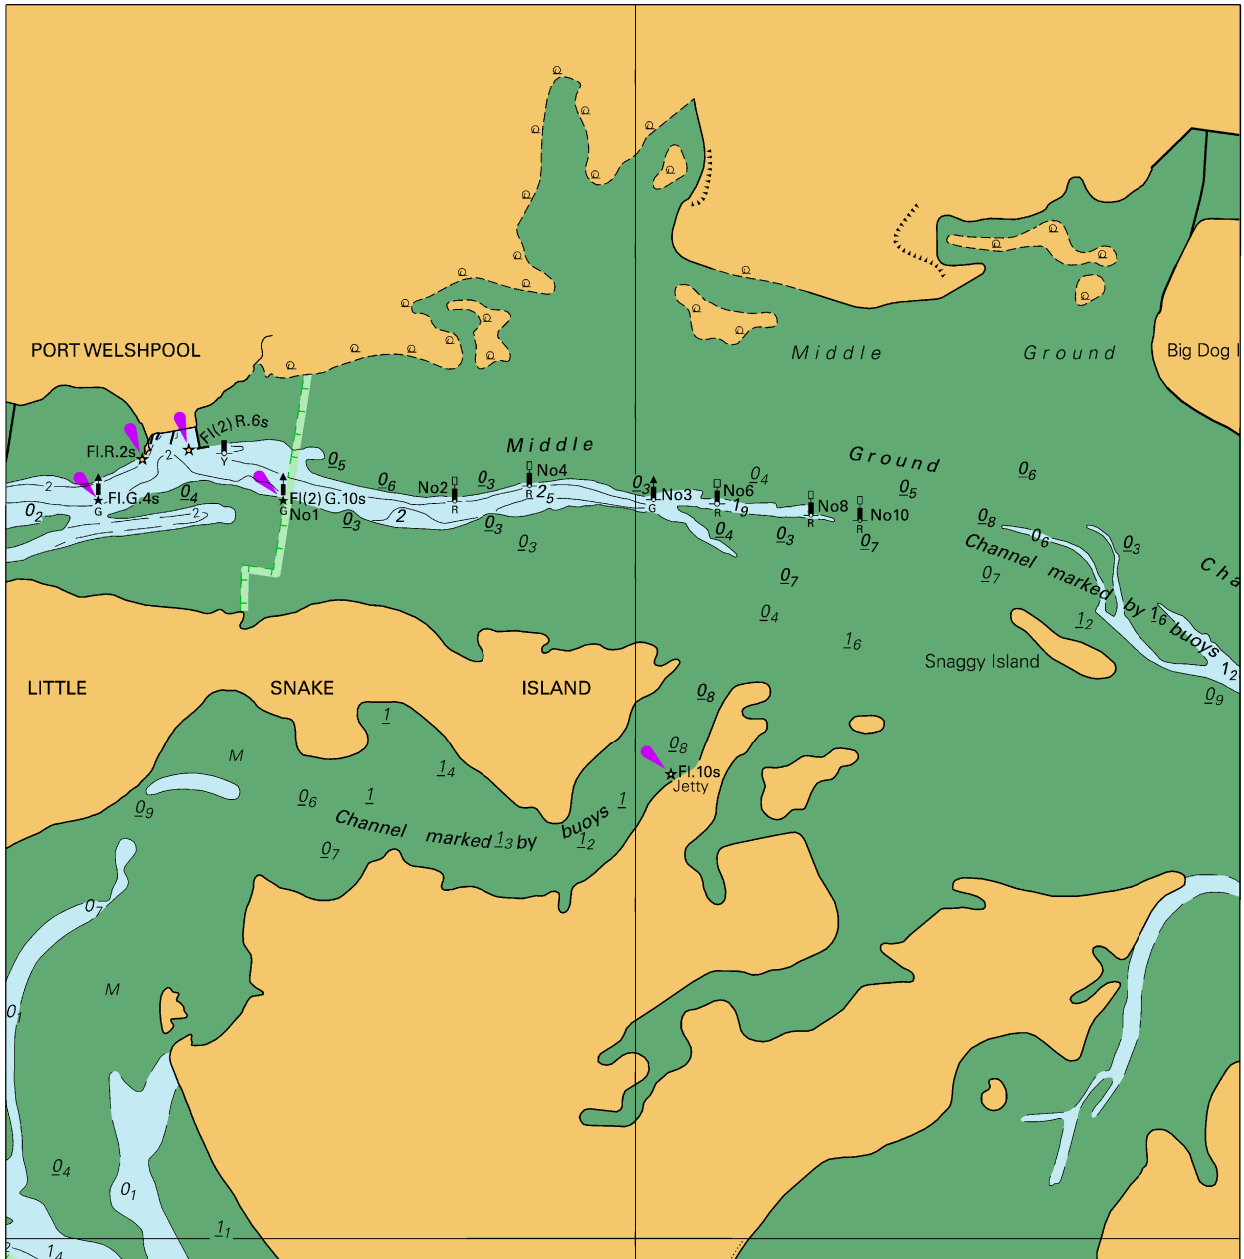

To accompany Australian Notice to Mariners 242/2025

Block B for chart Aus 252 © Commonwealth of Australia 2025

(118.2 x 147.7mm)

To accompany Australian Notice to Mariners 242/2025

Block A for chart Aus 252

(85.0 x 114.9mm)

© Commonwealth of Australia 2025

To accompany Australian Notice to Mariners 242/2025

Block for chart Aus 825 © Commonwealth of Australia 2025

(107.8 x 91.5mm)

To accompany Australian Notice to Mariners 249/2025

To accompany Australian Notice to Mariners 249/2025

To accompany Australian Notice to Mariners 249/2025

Block C for chart Aus 181

© Commonwealth of Australia 2025

(166.8 x 186.8mm)

To accompany Australian Notice to Mariners 249/2025