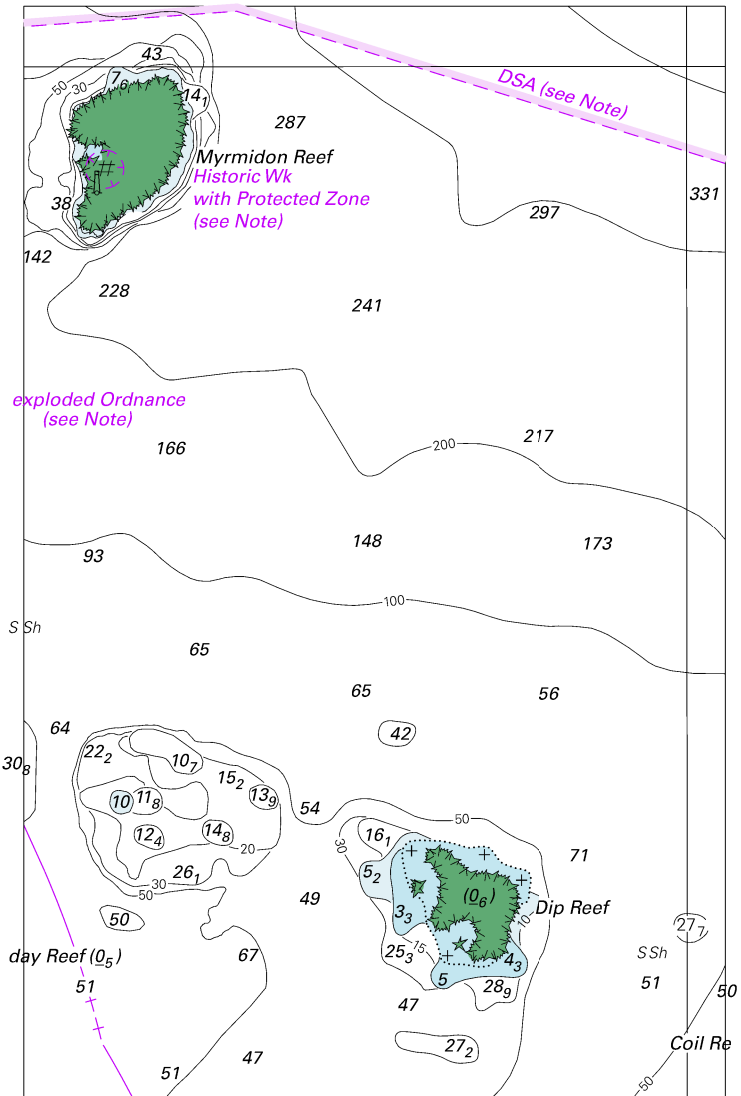

Block A for chart Aus 828

Block B for chart Aus 828

(92.8 x 143.9mm)