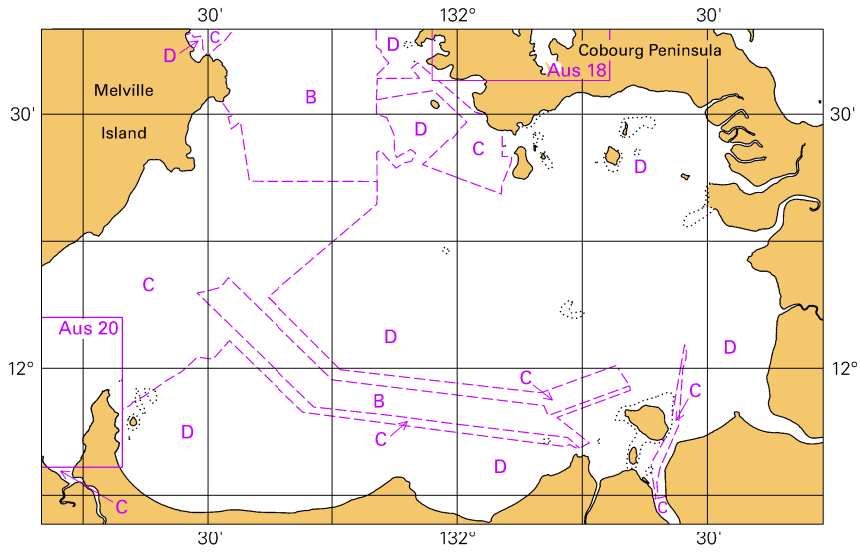

*To accompany Australian Notice to Mariners 476/2022*

MARINE FARMS

Marine farms, which may be floating or fixed structures and their associated moorings should be avoided. The farms are generally marked by buoys or beacons, which may be lit. Their charted positions are approximate.

*Note for chart Aus 720*

To accompany Australian Notice to Mariners 476/2022

Zone of Confidence (ZOC) Diagram

Block for chart Aus 720

(103.3 x 65.3mm)

© Commonwealth of Australia 2022