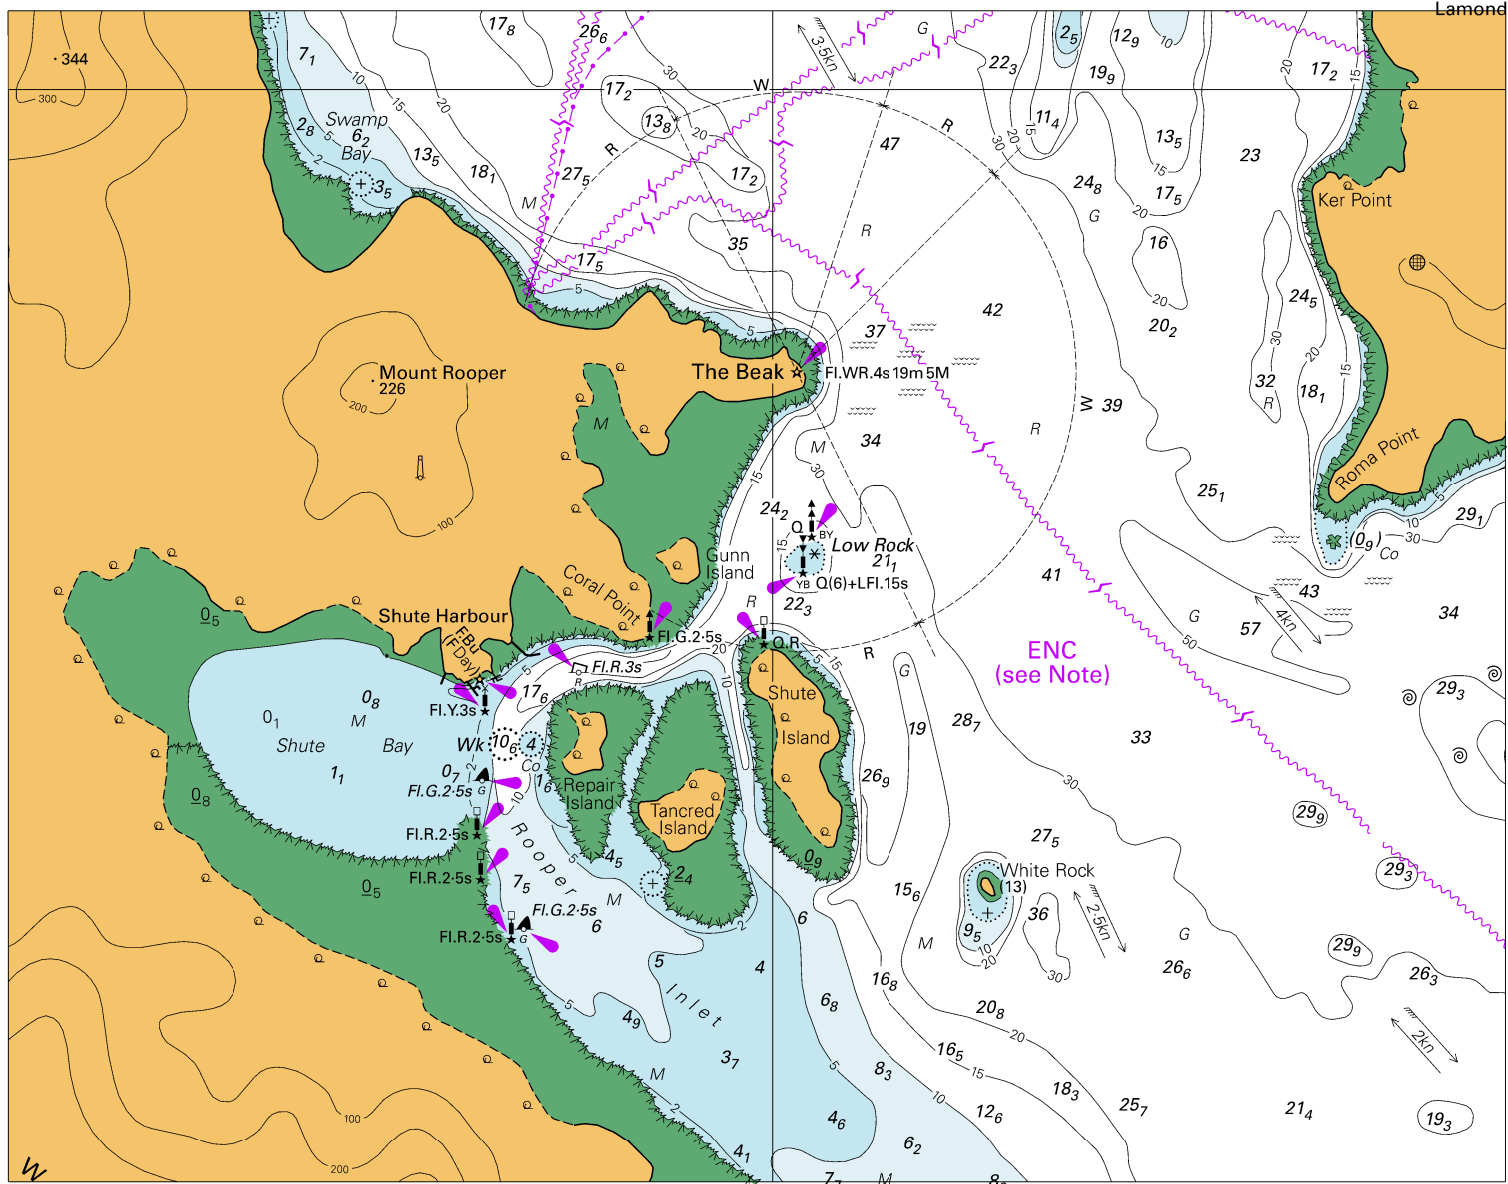

To accompany Australian Notice to Mariners 778/2021

ELECTRONIC NAVIGATIONAL CHART (ENC)
Larger scale ENC content exists in this area.
When using electronic navigation systems,
certain vessels (e.g. restricted by depth or
size) may benefit from the additional level of
detail shown in the largest scale ENC
product available.

Note for chart Aus 253

To accompany Australian Notice to Mariners 778/2021

Block for chart Aus 253

© Commonwealth of Australia 2021

(198.0 x 154.9mm)

To accompany Australian Notice to Mariners 778/2021

Zone of Confidence (ZOC) Diagram

Block for chart Aus 253 © Commonwealth of Australia 2021

(111.8 x 65.5mm)