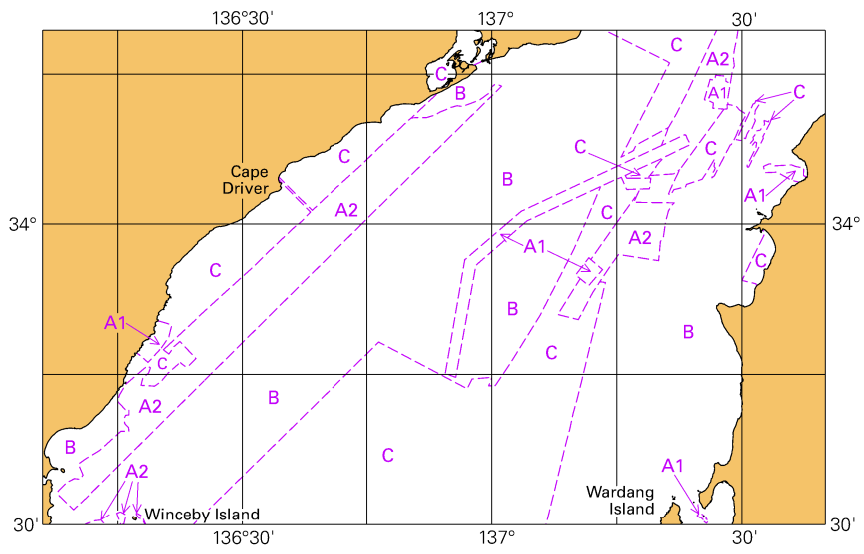

Note for chart Aus 777

To accompany Australian Notice to Mariners 242/2021

ELECTRONIC NAVIGATIONAL CHART (ENC)

Larger scale ENC content exists in this area. When using electronic navigation systems, certain vessels (e.g. restricted by depth or size) may benefit from the additional level of detail shown in the largest scale ENC product available.

Note for chart Aus 777

To accompany Australian Notice to Mariners 242/2021

Block for chart Aus 777 © Commonwealth of Australia 2021

(111.6 x 130.4mm)

To accompany Australian Notice to Mariners 242/2021

© Commonwealth of Australia 2021

Block for chart Aus 777

(103.4 x 65.3mm)