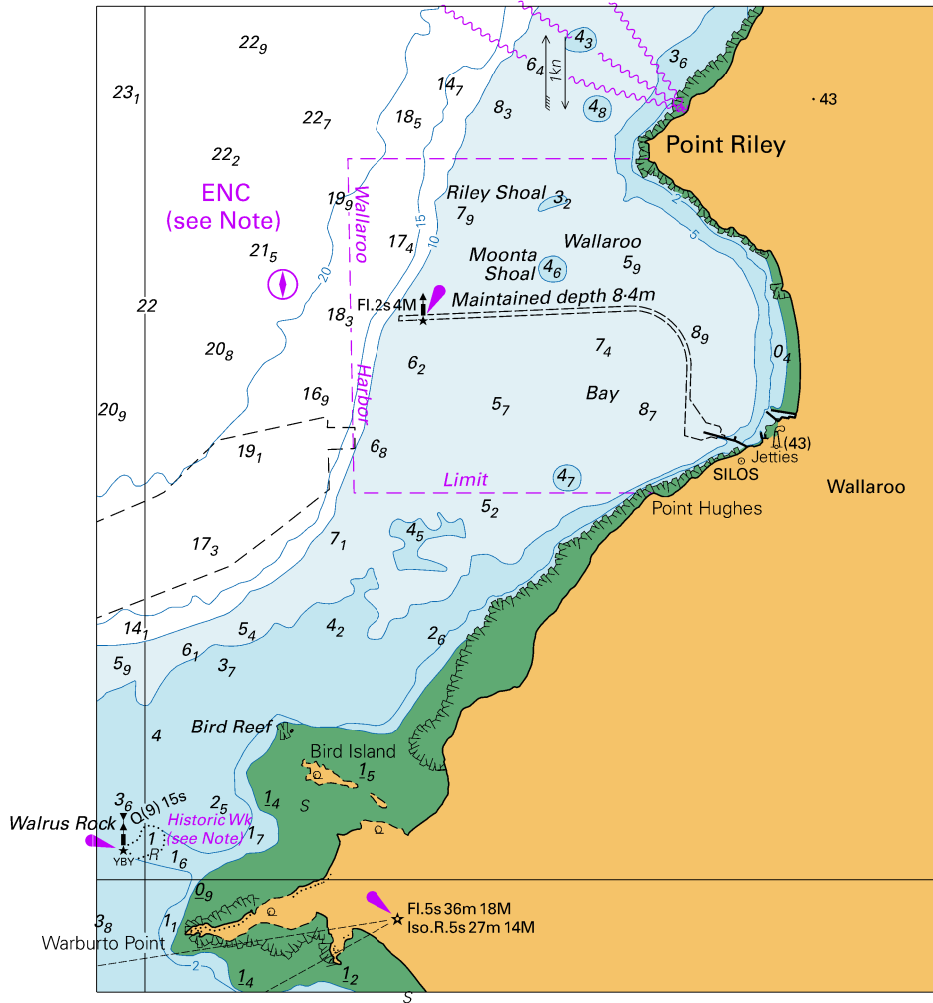

To accompany Australian Notice to Mariners 242/2021

DREDGED AREAS

Depths in dredged areas, although generally maintained, may be less than charted. For the latest information, consult the Harbour Master.

Note for chart Aus 777

To accompany Australian Notice to Mariners 242/2021

ELECTRONIC NAVIGATIONAL CHART (ENC)

Larger scale ENC content exists in this area. When using electronic navigation systems, certain vessels (e.g. restricted by depth or size) may benefit from the additional level of detail shown in the largest scale ENC product available.

Note for chart Aus 777

To accompany Australian Notice to Mariners 242/2021

Block for chart Aus 777 © Commonwealth of Australia 2021

(111.6 x 130.4mm)

To accompany Australian Notice to Mariners 242/2021

© Commonwealth of Australia 2021

Block for chart Aus 777

(103.4 x 65.3mm)