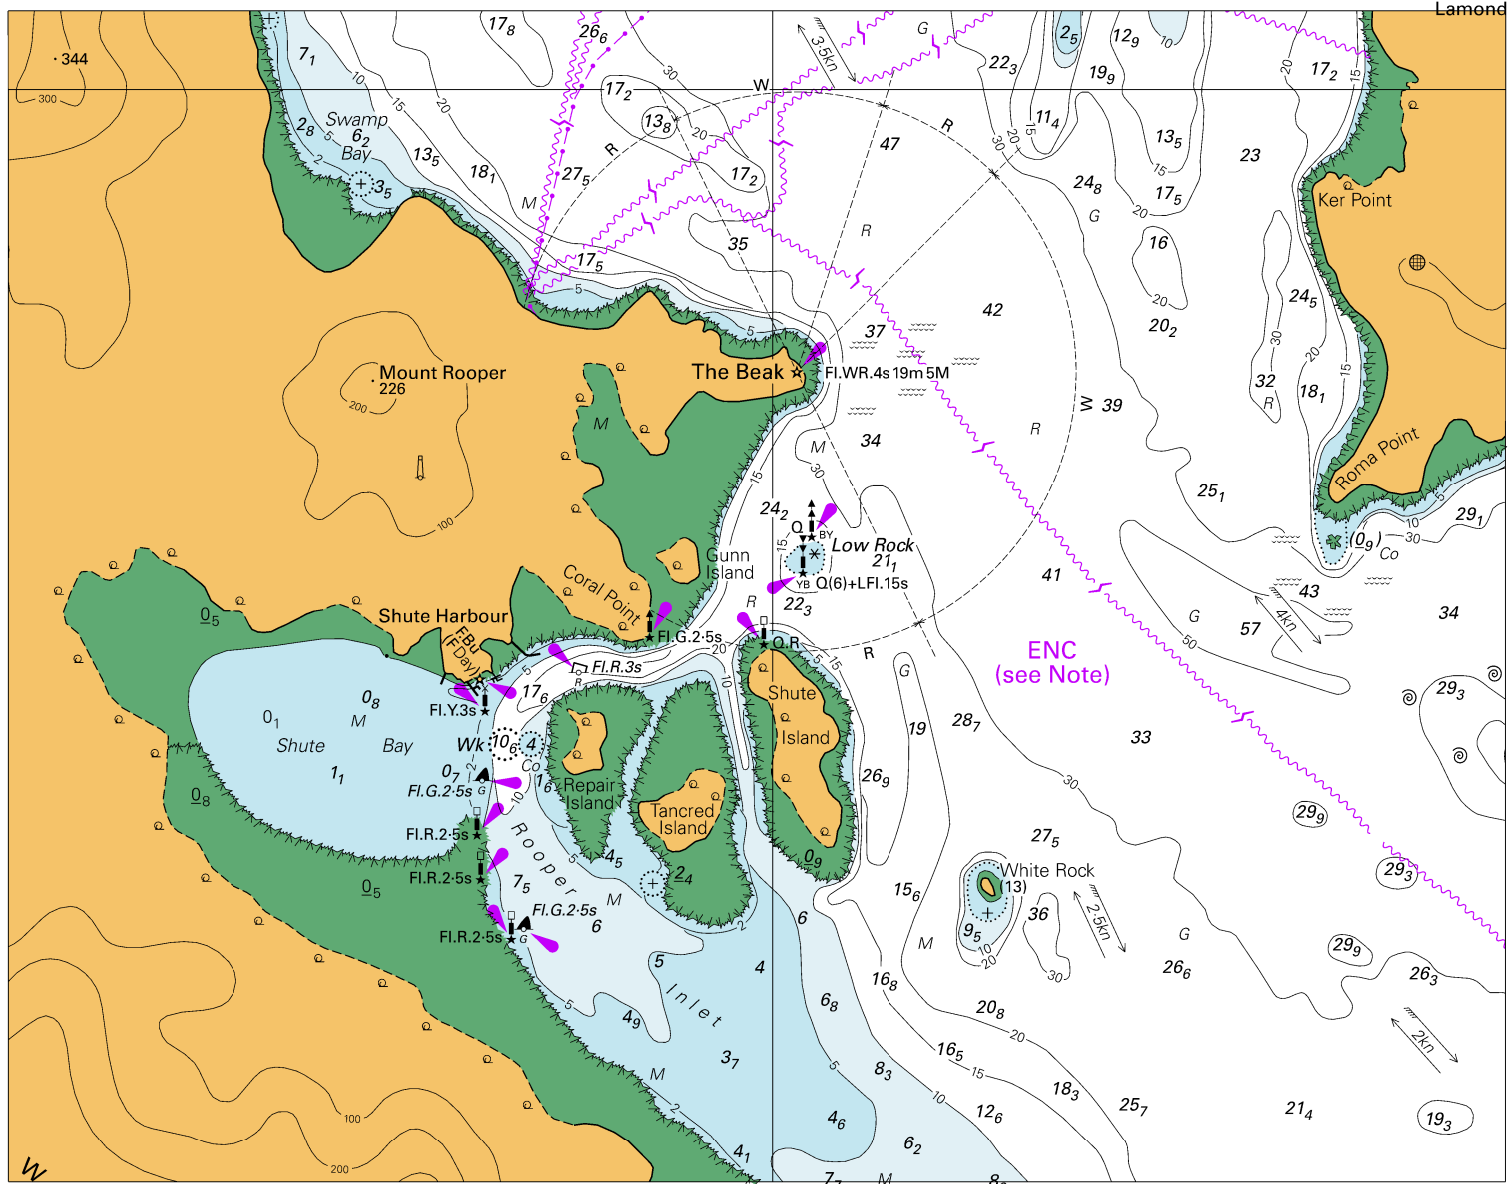

To accompany Australian Notice to Mariners 778/2021

ELECTRONIC NAVIGATIONAL CHART (ENC)

Larger scale ENC content exists in this area. When using electronic navigation systems, certain vessels (e.g. restricted by depth or size) may benefit from the additional level of detail shown in the largest scale ENC product available.

Note for chart Aus 253

To accompany Australian Notice to Mariners 778/2021

Block for chart Aus 253

© Commonwealth of Australia 2021

(198.0 x 154.9mm)

To accompany Australian Notice to Mariners 778/2021

Zone of Confidence (ZOC) Diagram

Block for chart Aus 253 © Commonwealth of Australia 2021

(111.8 x 65.5mm)