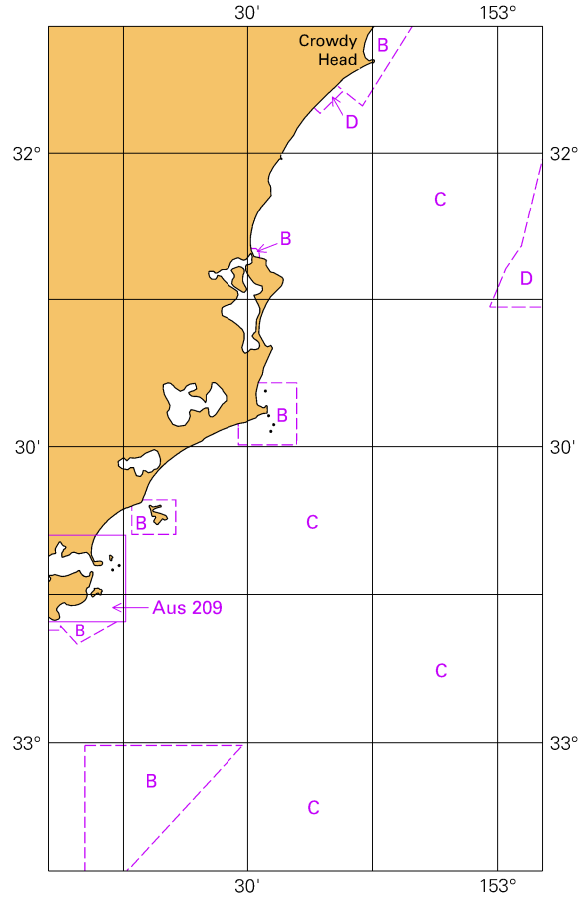

To accompany Australian Notice to Mariners 529/2020

ELECTRONIC NAVIGATIONAL CHART (ENC)

Larger scale ENC content exists in this area. When using electronic navigation systems, certain vessels (e.g. restricted by depth or size) may benefit from the additional level of detail shown in the largest scale ENC product available.

Note for chart Aus 810

To accompany Australian Notice to Mariners 529/2020

Zone of Confidence (ZOC) Diagram

Block for chart Aus 810

(65.4 x 111.7 mm)

© Commonwealth of Australia 2020