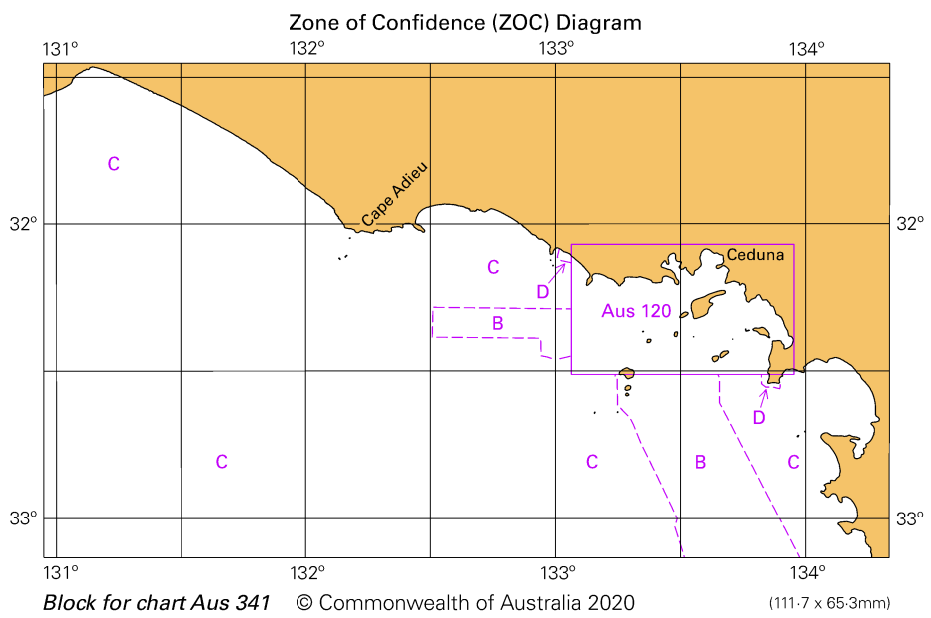

Note for chart Aus 341

To accompany Australian Notice to Mariners 748/2020

ELECTRONIC NAVIGATIONAL CHART (ENC)

Larger scale ENC content exists in this area. When using electronic navigation systems, certain vessels (e.g. restricted by depth or size) may benefit from the additional level of detail shown in the largest scale ENC product available.

Note for chart Aus 341

To accompany Australian Notice to Mariners 748/2020

To accompany Australian Notice to Mariners 748/2020

© Commonwealth of Australia 2020

Block for chart Aus 341

(75.9 x 64.2mm)