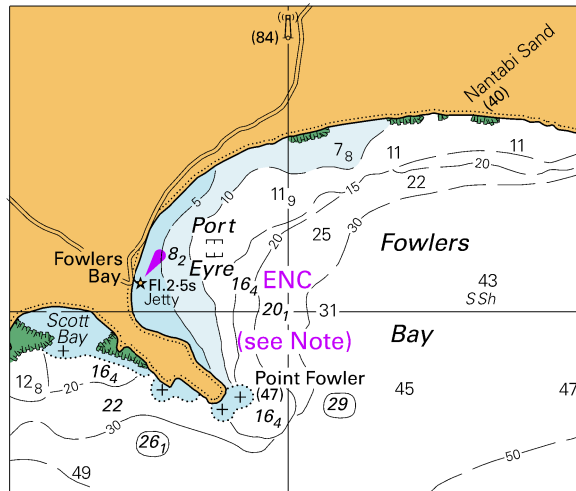

Note for chart Aus 341

To accompany Australian Notice to Mariners 748/2020

ELECTRONIC NAVIGATIONAL CHART (ENC)

Larger scale ENC content exists in this area. When using electronic navigation systems, certain vessels (e.g. restricted by depth or size) may benefit from the additional level of detail shown in the largest scale ENC product available.

Note for chart Aus 341

To accompany Australian Notice to Mariners 748/2020

To accompany Australian Notice to Mariners 748/2020

© Commonwealth of Australia 2020

Block for chart Aus 341

(75.9 x 64.2mm)