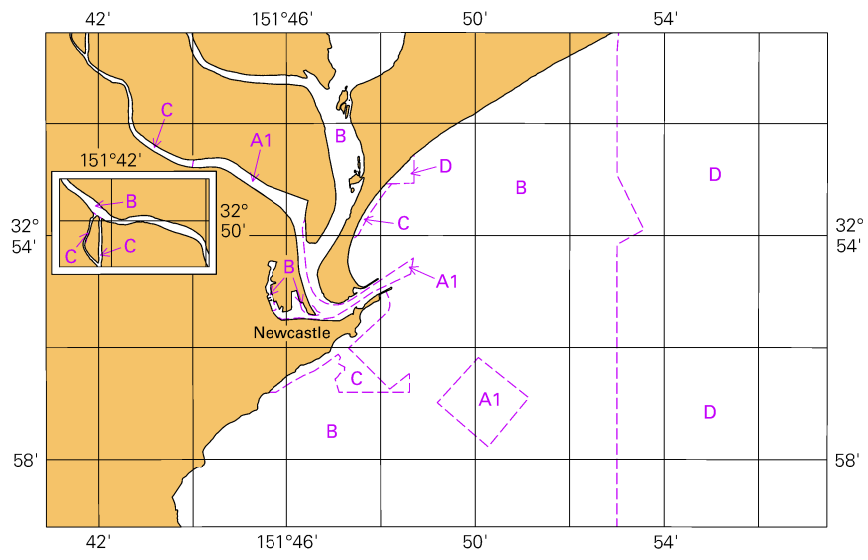

To accompany Australian Notice to Mariners 688/2020

ELECTRONIC NAVIGATIONAL CHART (ENC)
Larger scale ENC content exists in this area.
When using electronic navigation systems,
certain vessels (e.g. restricted by depth or
size) may benefit from the additional level of
detail shown in the largest scale ENC
product available.

Note for chart Aus 207

To accompany Australian Notice to Mariners 688/2020

Block for chart Aus 207

© Commonwealth of Australia 2020

(103.3 x 65.3mm)

To accompany Australian Notice to Mariners 688/2020

Block for chart Aus 207