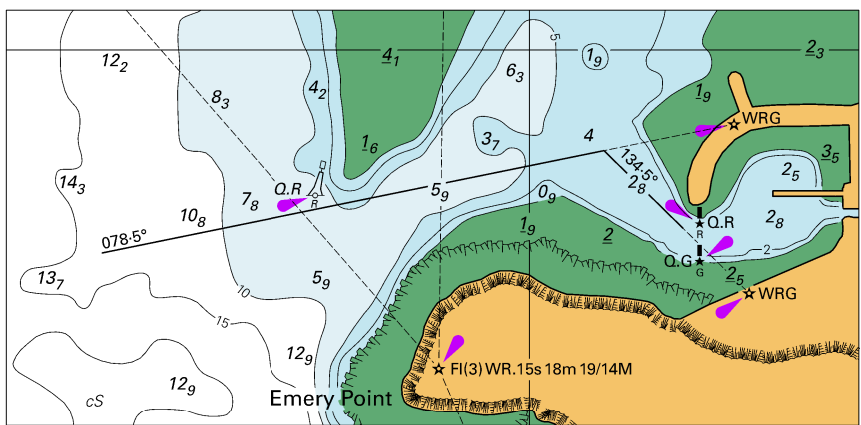

To accompany Australian Notice to Mariners 98/2020

Block for chart Aus 24

© Commonwealth of Australia 2020

(112.7 x 54.9mm)