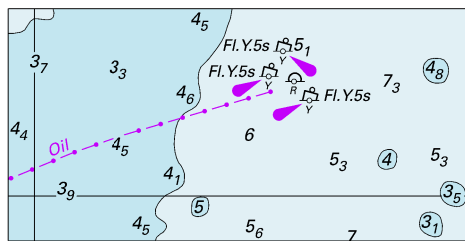

To accompany Australian Notice to Mariners 652/2019

© Commonwealth of Australia 2019

Block for chart Aus 607

(61.4 x 30.6mm)